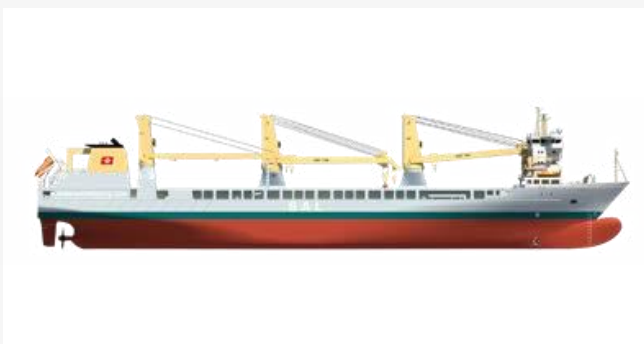

J1800

 HLV Fairplayer (Helideck, DP 2 System)

 HLV Jumbo Javelin (DP 2 System)

 HLV Fairpartner

 HLV Jumbo Jubilee

Deadweight	13,017 t
Cranes	2 × 900 t cranes (combinable up to 1,800 t)
Max hold dimensions	101.95 x 17.00 x 12.50 m
Hold capacity	19,200 m ³ Free
Free deckspace dimensions	117 x 26.50 m
Free deckspace	3,100 m ²
LOA/Beam	144.10 m / 26.70 m
Max Draft	8.10 m / 7.50 m (sailing with open hatches)
Speed	17.0 knots
Helideck	Sikorsky S-92

176

 HLV Regine

 HLV Trina

 HLV Anne-Sofie

 HLV Frauke

Deadweight	12,000 t
Cranes	2 × 700 t (combinable up to 1,400 t) + 1 × 350 t
Max hold dimensions	107.10 x 17.00 x 13.10 m
Hold capacity	19,299 m ³
Free deckspace dimensions	128.00 x 24.00 m
Free deckspace	2,918 m ²
LOA/Beam	159.80 m / 24.34 m
Max Draft	9.00 m
Speed	20 knots