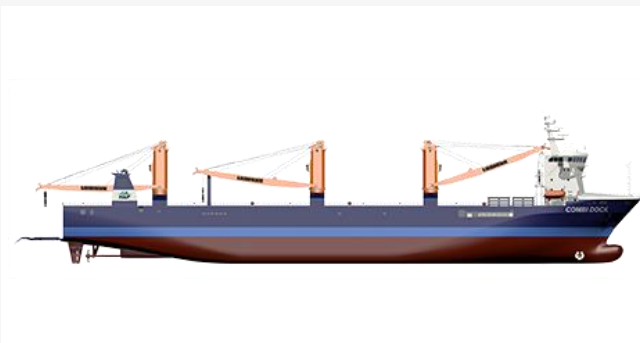

Combi Dock Type

Combi Dock I

Deadweight	10,500 t (with hatch covers on board)
Cranes	2 x 350 t (combi 700 t) + 1x 200 t
Max hold dimensions	132.0 m x 18.00 x 9.5 m
Hold capacity	21,934 cbm
Free deckspace dimensions	132m x 25.4m (Hatch opening 132m x 18 m)
Free deckspace	3352 m² (2376 m²)
Stern ramp dimensions	12m x 18m
Stern ramp SWL	700 t
Ro-Ro deck lane meter	800 m
LOA/Beam	162.30 m / 25.40 m
Max Draft	6.6 m
Speed	16 kn