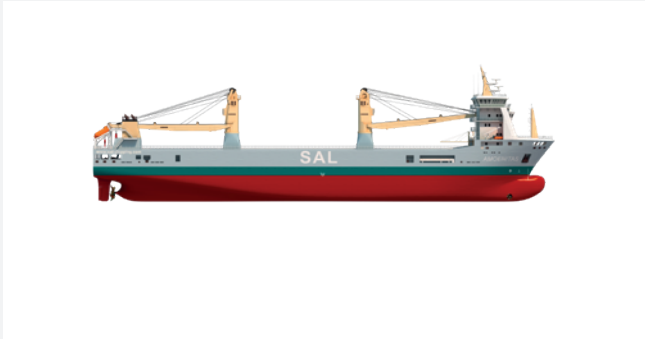

FLEET LIST

116

HLV Calypso HLV Amoenitas HLV Imke HLV Anna HLV Hilke HLV Caroline

Deadweight	10,000 t
Cranes	2 x 450 t (combinable up to 900 t)
Max hold dimensions	94.25 x 16.20 x 12.08 m
Hold capacity	15,700 m³
Free deckspace dimensions	108.00 x 23.00 m
Free deckspace	2,311 m²
LOA/Beam	133.00 m / 23.00 m
Max Draft	7.80 m
Speed	16 knots
Ice Class	DNV GL E3 equivalent to Finnish / Swedish 1A
Lakes Fitted	

171

HLV Klara HLV Lisa HLV Hanna