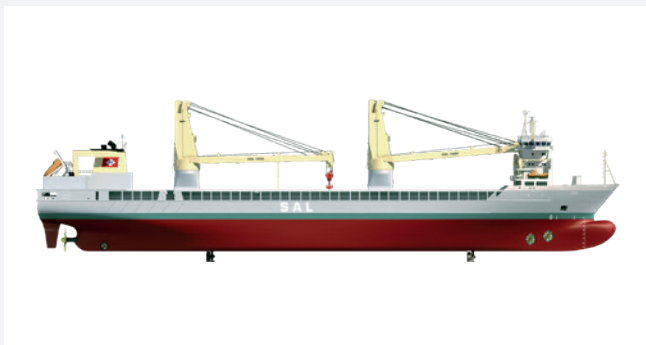

## K3000

 HLV Jumbo Kinetic  HLV Fairmaster

Deadweight	14,000 t
Cranes	2 x 1,500 t cranes (combinable up to 3,000 t)
Max hold dimensions	108.60 x 17.00 x 12.60 m
Hold capacity	21,000 m <sup>3</sup>
Free deckspace dimensions	120.40 x 27 m
Free deckspace	3,250 m <sup>2</sup>
LOA/Beam	152.60 m / 27.40 m
Max Draft	8.65 m / 7.50 m (sailing with open hatch)
Speed	16.3 knots
Ice Class	1A Finnish Swedish

## 183

 HLV Lone (DP 2 System)  HLV Svenja (DP 1 System)

Deadweight	12,501 t
Cranes	2 x 1,000 t (combinable up to 2,000 t)
Max hold dimensions	107.10 x 17.00 x 13.50 m
Hold capacity	DP1: 18,470 m <sup>3</sup> DP2: 17,735 m <sup>3</sup> (with tweendeck)
Free deckspace dimensions	128.50 x 27.50 m
Free deckspace	DP1: 3,372 m <sup>2</sup> DP2: 3,215 m <sup>2</sup>
LOA/Beam	160.60 m / 27.91 m
Max Draft	9.01 m
Speed	20 knots

## J1800

 HLV Fairplayer (Helideck, DP 2 System)  HLV Jumbo Javelin (DP 2 System)  HLV Fairpartner  HLV Jumbo Jubilee

Deadweight	13,017 t
Cranes	2 x 900 t cranes (combinable up to 1,800 t)
Max hold dimensions	101.95 x 17.00 x 12.50 m
Hold capacity	19,200 m <sup>3</sup>
Free deckspace dimensions	117 x 26.50 m
Free deckspace	3,100 m <sup>2</sup>
LOA/Beam	144.10 m / 26.70 m
Max Draft	8.10 m / 7.50 m (sailing with open hatches)
Speed	17.0 knots
Helideck	Sikorsky S-92