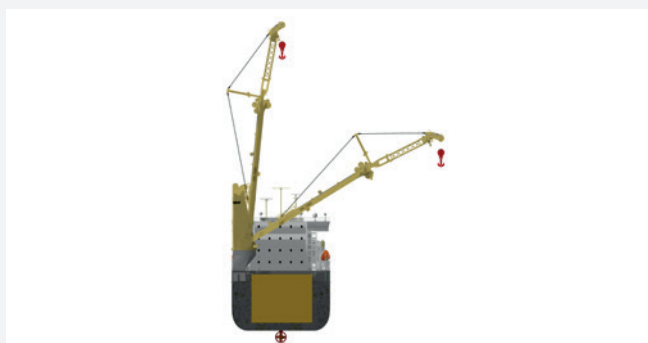

FLY JIB

HLV Lone (DP 2 System) HLV Svenja (DP 1 System)

Length	FLY JIB 23m, in short configuration 13 m
Lifting capacity	Long configuration: Max 500 t @Radius = 10.6 m Max 214.3 t @Radius = 55 m Short configuration: Max 700 t @Radius = 9.6 m Max 360.5 t @Radius = 45 m Max lifting height above deck 60.70 m
Other	Dismountable Can be installed on each of the cranes Interchangeable btw 183 class vessels Configurable to two lengths